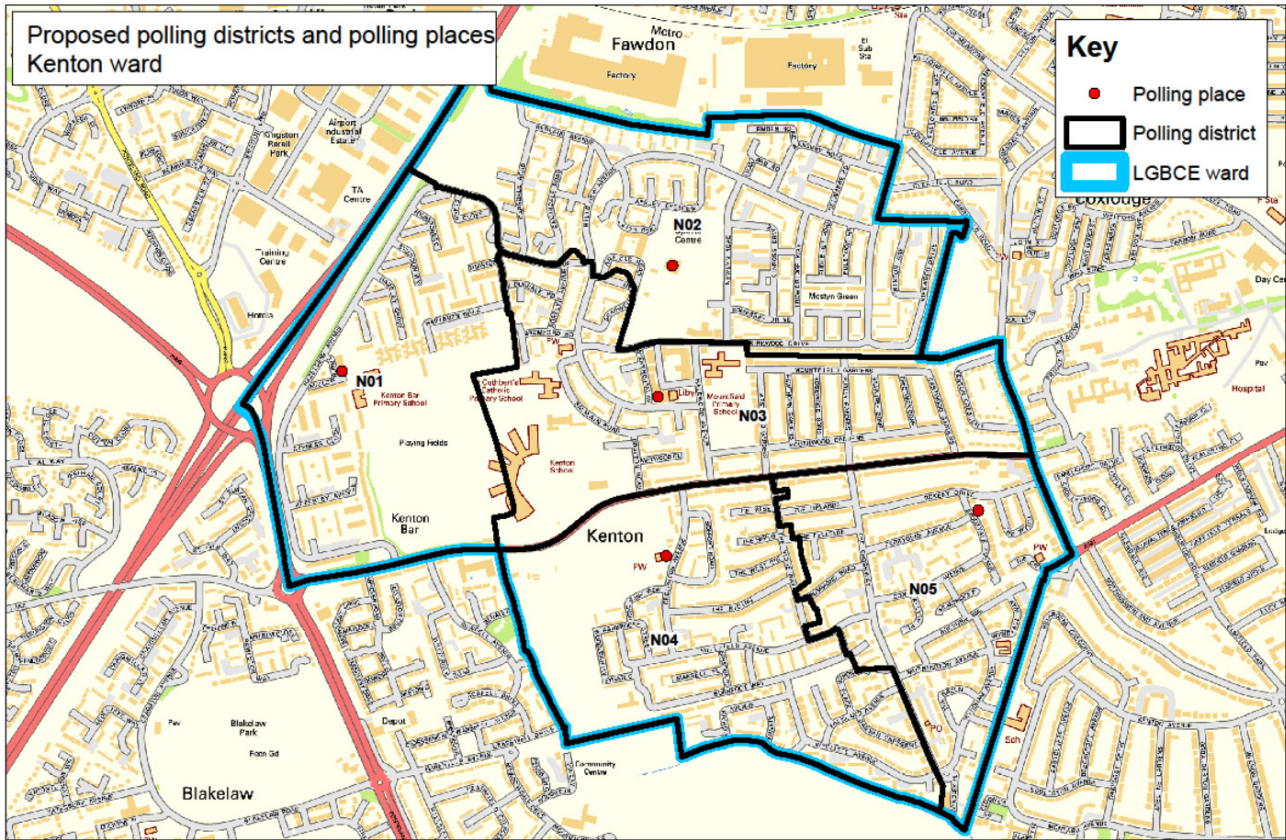

Ward: Kenton (N)

The new Kenton ward is the amalgamation of most of the former Kenton ward and part of former Fawdon ward. The new N01 polling district is the only one without any change to boundaries or polling place, with the remaining districts using polling places from the former wards. **The ward is split between Central and North Parliamentary Constituencies, with N01, N03, N04 and N05 in Central and N02 in North.**